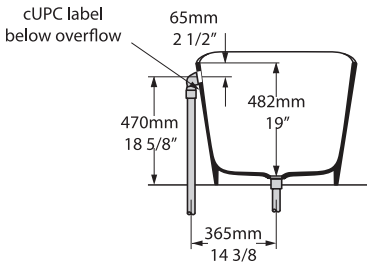

Trivento

TRV-N-xx-NO / TRV-N-xx-OF

Top view

Front view

Side view

Section BB Shown with K51 waste kit

Section AA

Section BB Shown with K40 waste kit

*All measurements subject to +/-5% tolerance

$l = 1650\text{mm} / 65''$
 $w = 707\text{mm} / 27\frac{7}{8}''$
 $h = 580\text{mm} / 22\frac{7}{8}''$

818 lbs	79½ US gal
529 lbs	45 US gal
154 lbs	0 US gal

.dwg | .dxf | .skp www.vandabaths.com