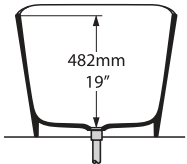

Trivento

TRV-N-xx-NO / TRV-N-xx-OF

Top view

Front view

Side view

Section BB Shown with K51 waste kit

Section AA

Section BB Shown with K40 waste kit

*All measurements subject to +/-5% tolerance

$l = 1650\text{mm} / 65''$
 $w = 707\text{mm} / 27\frac{7}{8}''$
 $h = 580\text{mm} / 22\frac{7}{8}''$

818 lbs	79½ US gal
529 lbs	45 US gal
154 lbs	0 US gal

.dwg | .dxf | .skp www.vandabaths.com