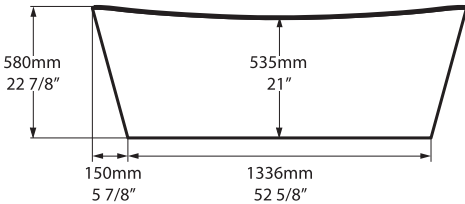

Trivento

TRV-N-xx-NO / TRV-N-xx-OF

Top view

Front view

Side view

Section BB Shown with K51 waste kit

Section AA

Section BB Shown with K40 waste kit

*All measurements subject to +/-5% tolerance

$l = 1650\text{mm} / 65''$
 $w = 707\text{mm} / 27\frac{7}{8}''$
 $h = 580\text{mm} / 22\frac{7}{8}''$

818 lbs	79½ US gal
529 lbs	45 US gal
154 lbs	0 US gal

.dwg | .dxf | .skp www.vandabaths.com

Massachusetts Code: Approved
cUPC listing by IAPMO: File No. 6574

VA/1181/05/Jan19