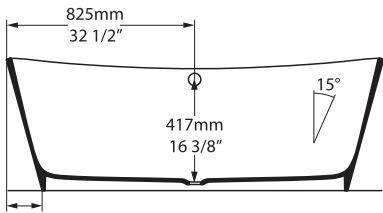

Trivento

TRV-N-xx-NO / TRV-N-xx-OF

Top view

Front view

Side view

Section BB Shown with K51 waste kit

Section AA

Section BB Shown with K40 waste kit

*All measurements subject to +/-5% tolerance

$l = 1650\text{mm} / 65''$
 $w = 707\text{mm} / 27\frac{7}{8}''$
 $h = 580\text{mm} / 22\frac{7}{8}''$

818 lbs	79½ US gal
529 lbs	45 US gal
154 lbs	0 US gal

.dwg | .dxf | .skp www.vandabaths.com