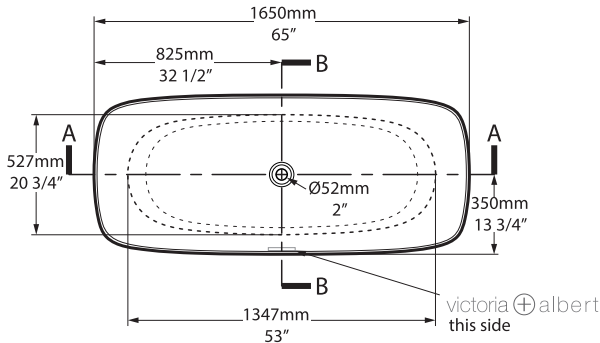

Trivento

TRV-N-xx-NO / TRV-N-xx-OF

Top view

Front view

Side view