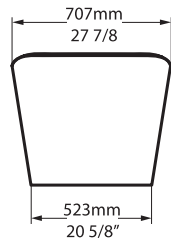

Trivento

TRV-N-xx-NO / TRV-N-xx-OF

Top view

Front view

Side view

Section BB Shown with K51 waste kit

Section AA

Section BB Shown with K40 waste kit

*All measurements subject to +/-5% tolerance

$l = 1650\text{mm} / 65''$
 $w = 707\text{mm} / 27\frac{7}{8}''$
 $h = 580\text{mm} / 22\frac{7}{8}''$

818 lbs	79½ US gal
529 lbs	45 US gal
154 lbs	0 US gal

.dwg | .dxf | .skp www.vandabaths.com

Massachusetts Code: Approved
cUPC listing by IAPMO: File No. 6574

VA/1181/05/Jan19